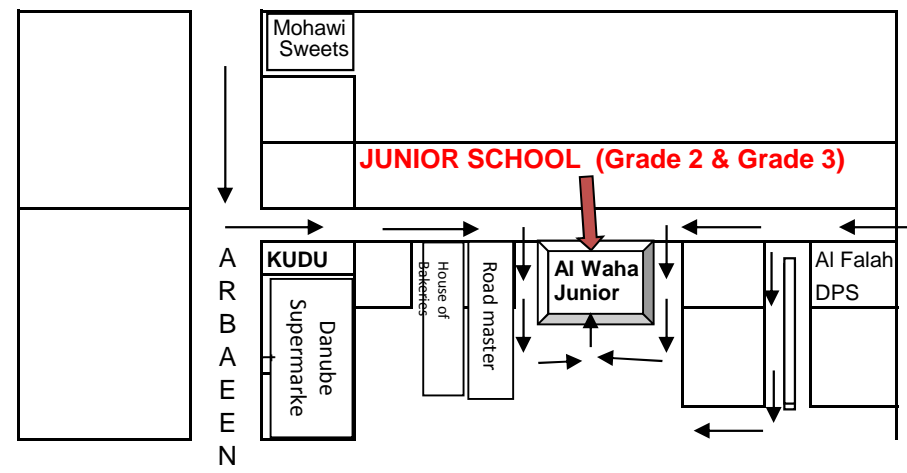

AL WAHA INTERNATIONAL SCHOOL
JUNIOR SECTION - KG 1 to Grade 3
 672 9660 672 9660 ext 233 or 306, 0541617013

BOYS' SECTION - Gr 4 to Gr 12 (Boys)
 0563982451, 6745420, 6745466

GIRLS' SECTION Gr 4 to Gr 12 (new campus)
 0541635956

JUNIOR SCHOOL (KG1, KG2, KG3 & Grade 1)

SENIOR SCHOOL, Boys' Section

JUNIOR SCHOOL (Grade 2 & Grade 3)

SENIOR SCHOOL, NEW GIRLS' SECTION
 Grades 4 to 12 (Take the 2nd U turn)

Al Waha Girls' School